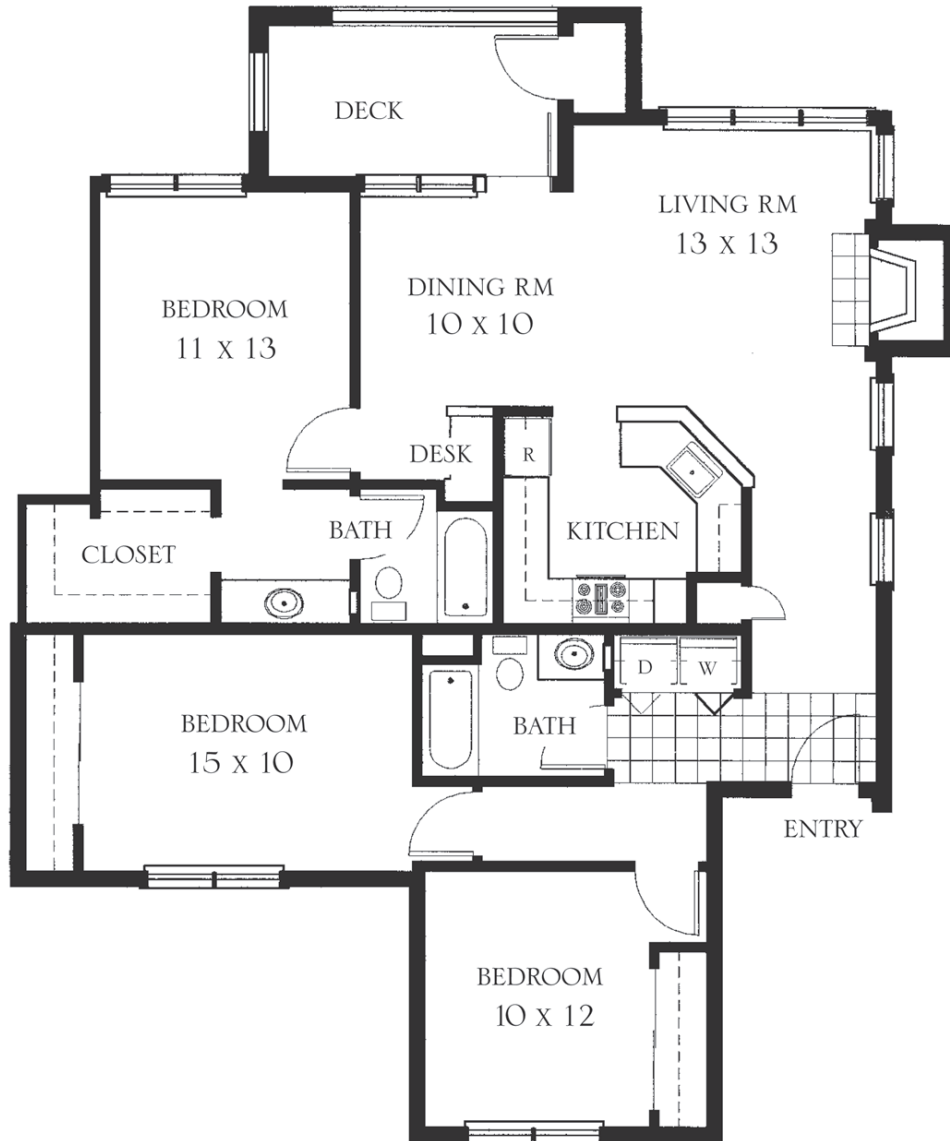

RIVER  
**QUARRY**  
APARTMENTS

*Three Bedroom  
Two Bathroom  
Approx. 1230 square feet*